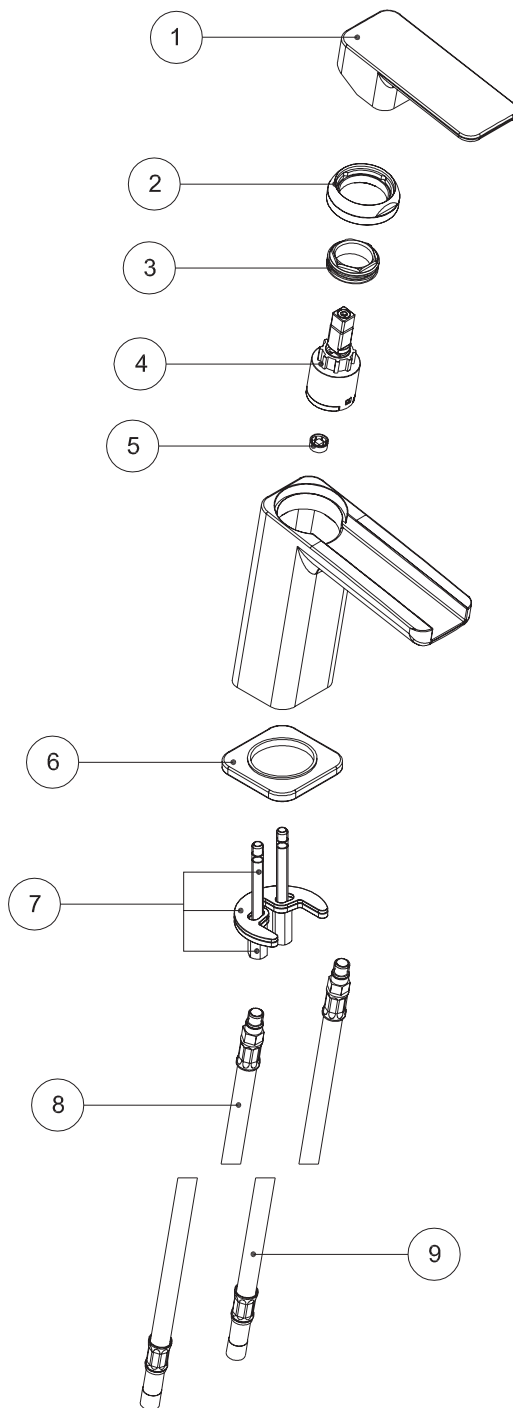

Hafa® Flow

Art: 1381085

Spare Parts

Hafa®

Hafa
Svarvaregatan 5, Box 525
SE-301 80 Halmstad
SWEDEN

Garanti/Warranty.
Service, resevdelar/spare-parts
Sweden: Tel: +46 (0)35 15 44 75
Norway: Tel: +47 69 31 02 30
Finland: Puh: 0207 43 50 00

www.hafa.se
www.hafa.dk
www.hafabad.no
www.hafa.se
www.hafabathroom.ru
www.hafa.eu

E-mail:
service@hafa.se
service@hafabad.no